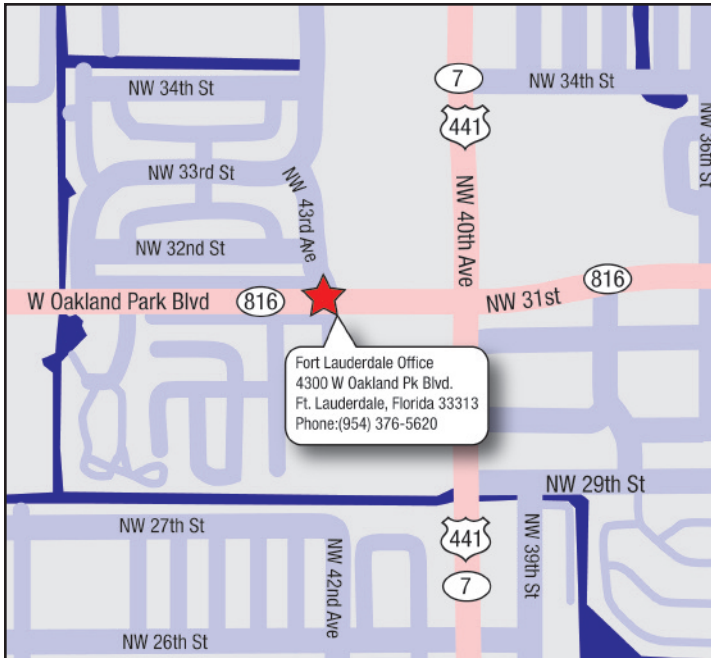

Fort Lauderdale Office
4300 W Oakland Pk Blvd. Ft.
Lauderdale, Florida 33313
Phone:(954) 376-5620

From 95 S, 95 N, or the Turnpike

- * Take 595 W to 75 S.
- * Take Exit 15 to Royal Palm Blvd.
- * At the first traffic light, turn left onto Weston Rd.
- * Take the first right turn (next to Marriot Residence Inn) on to Executive Park Dr.
- * Continue 2 blocks and we are located on the left side in the middle of the building.

From 75 S or 75 N

- * Take Exit 15 to Royal Palm Blvd.
- * Turn Left at the first traffic light onto Weston Rd.
- * Take the first right turn (next to Marriot Residence Inn) on to Executive Park Dr.
- * Continue 2 blocks and we are located on the left side in the middle of the building.

From the Sawgrass Expressway

- * Take I-75 South.
- * Take Exit 15 to Royal Palm Blvd.
- * Turn Left at the first traffic light onto Weston Rd.
- * Take the first right turn (next to Marriot Residence Inn) on to Executive Park Dr.
- * Continue 2 blocks and we are located on the left side in the middle of the building.